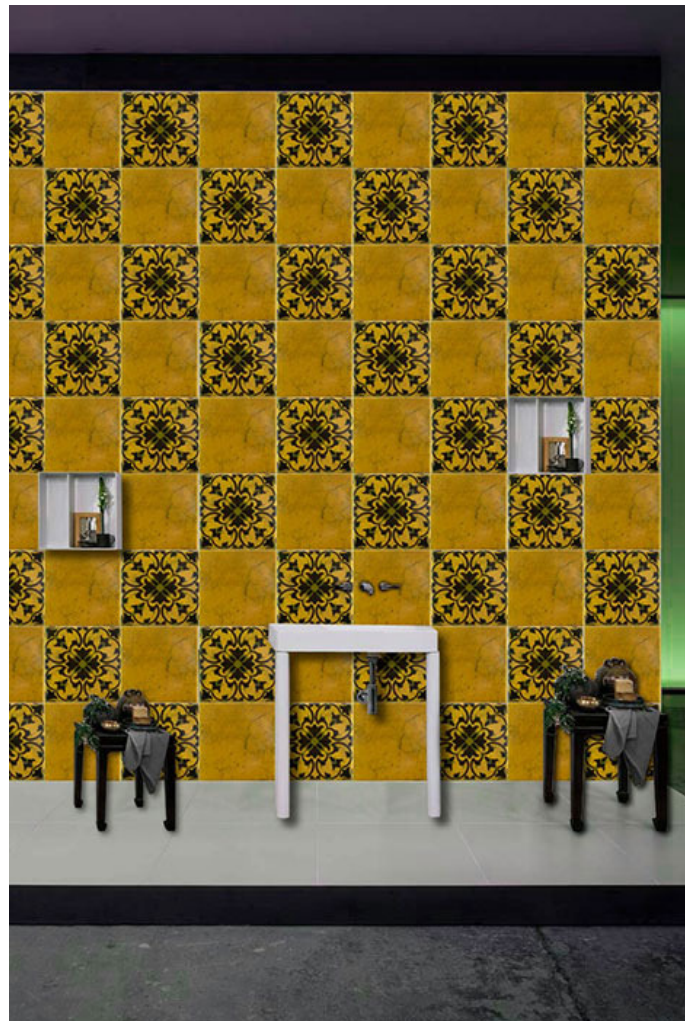

HANDMADE YELLOW

6" X 6"

YELLOW-FLOWER

YELLOW-PLAIN