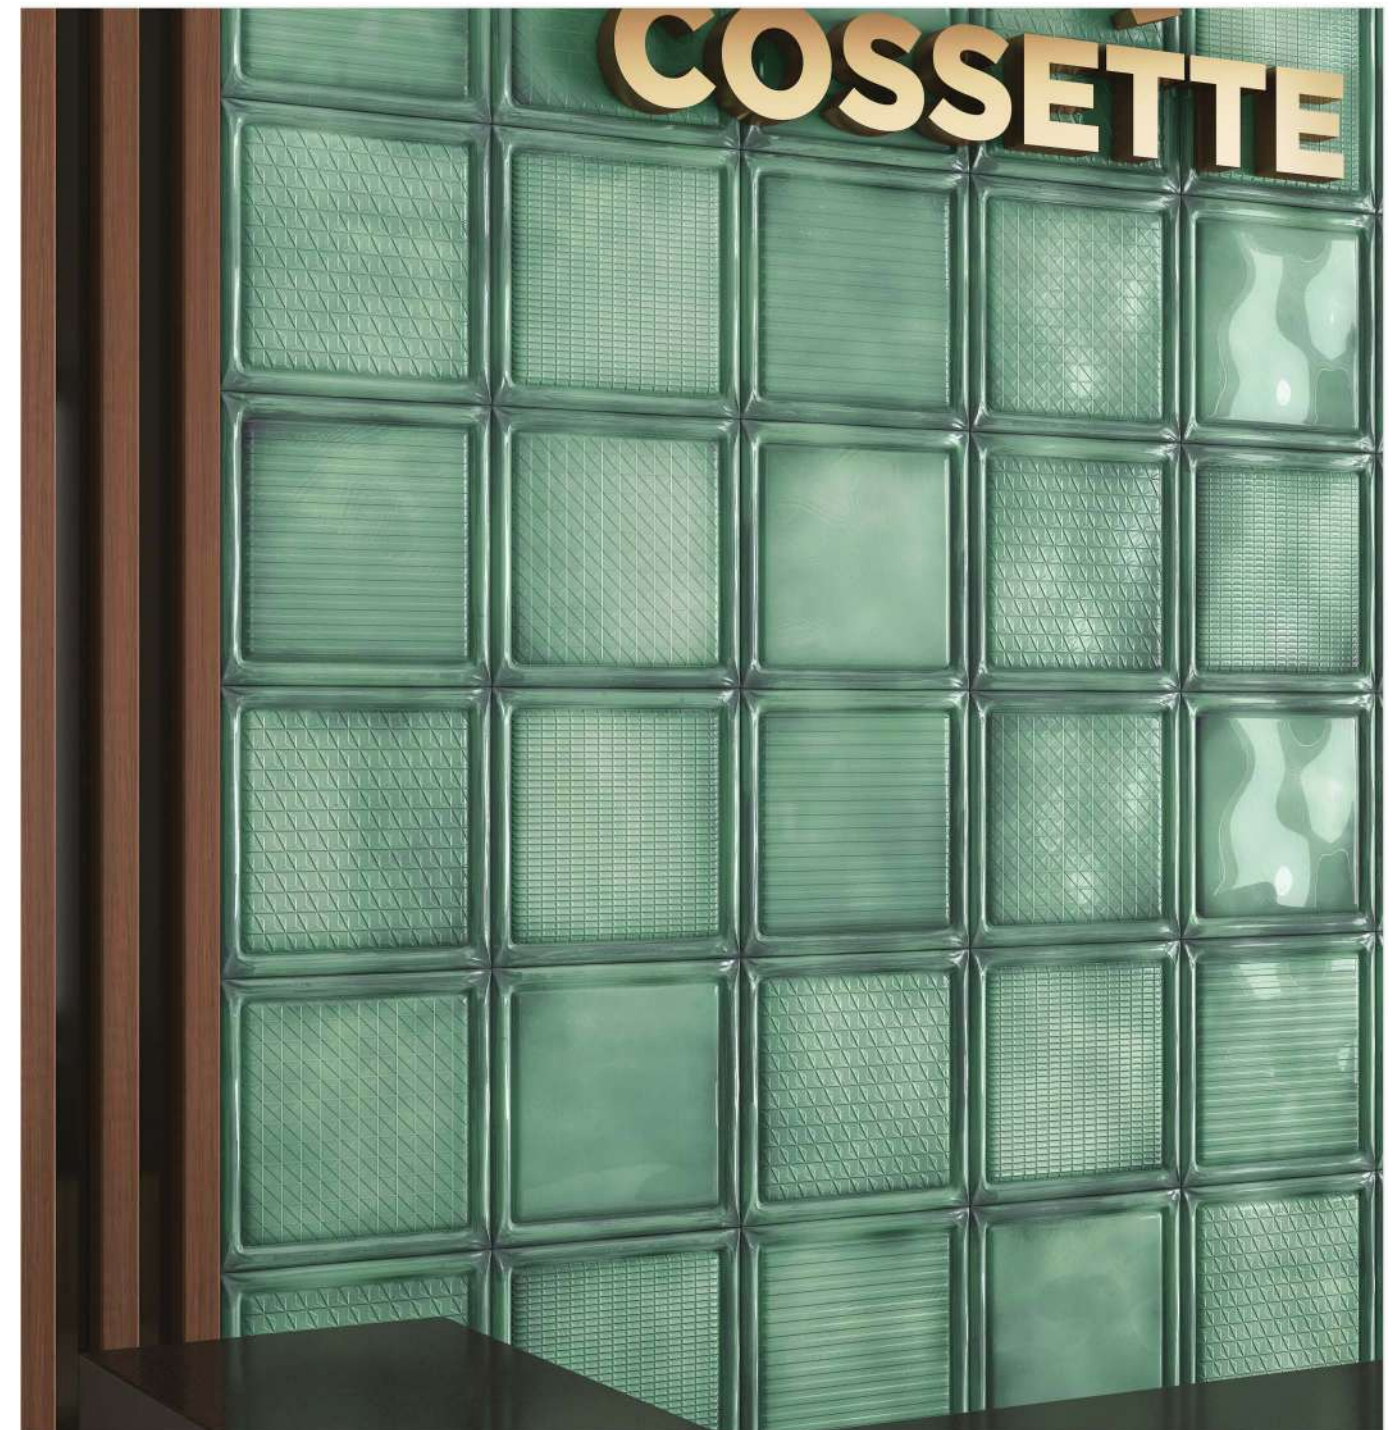

AGGIUNGI L'ARTE DEL NATURALE

use for  
RECEPTION

*Iceage*

**Green**

**PACKING**

Size	Surface	Phases	Pieces	Coverage	Weight
8"x8"	Gloss	24	25	Area / Box 10.76 sq.ft.	/ Box 13.50 kgs

WALL: GREEN | Size 8"x8"

INSPIRING COLOR GRACE