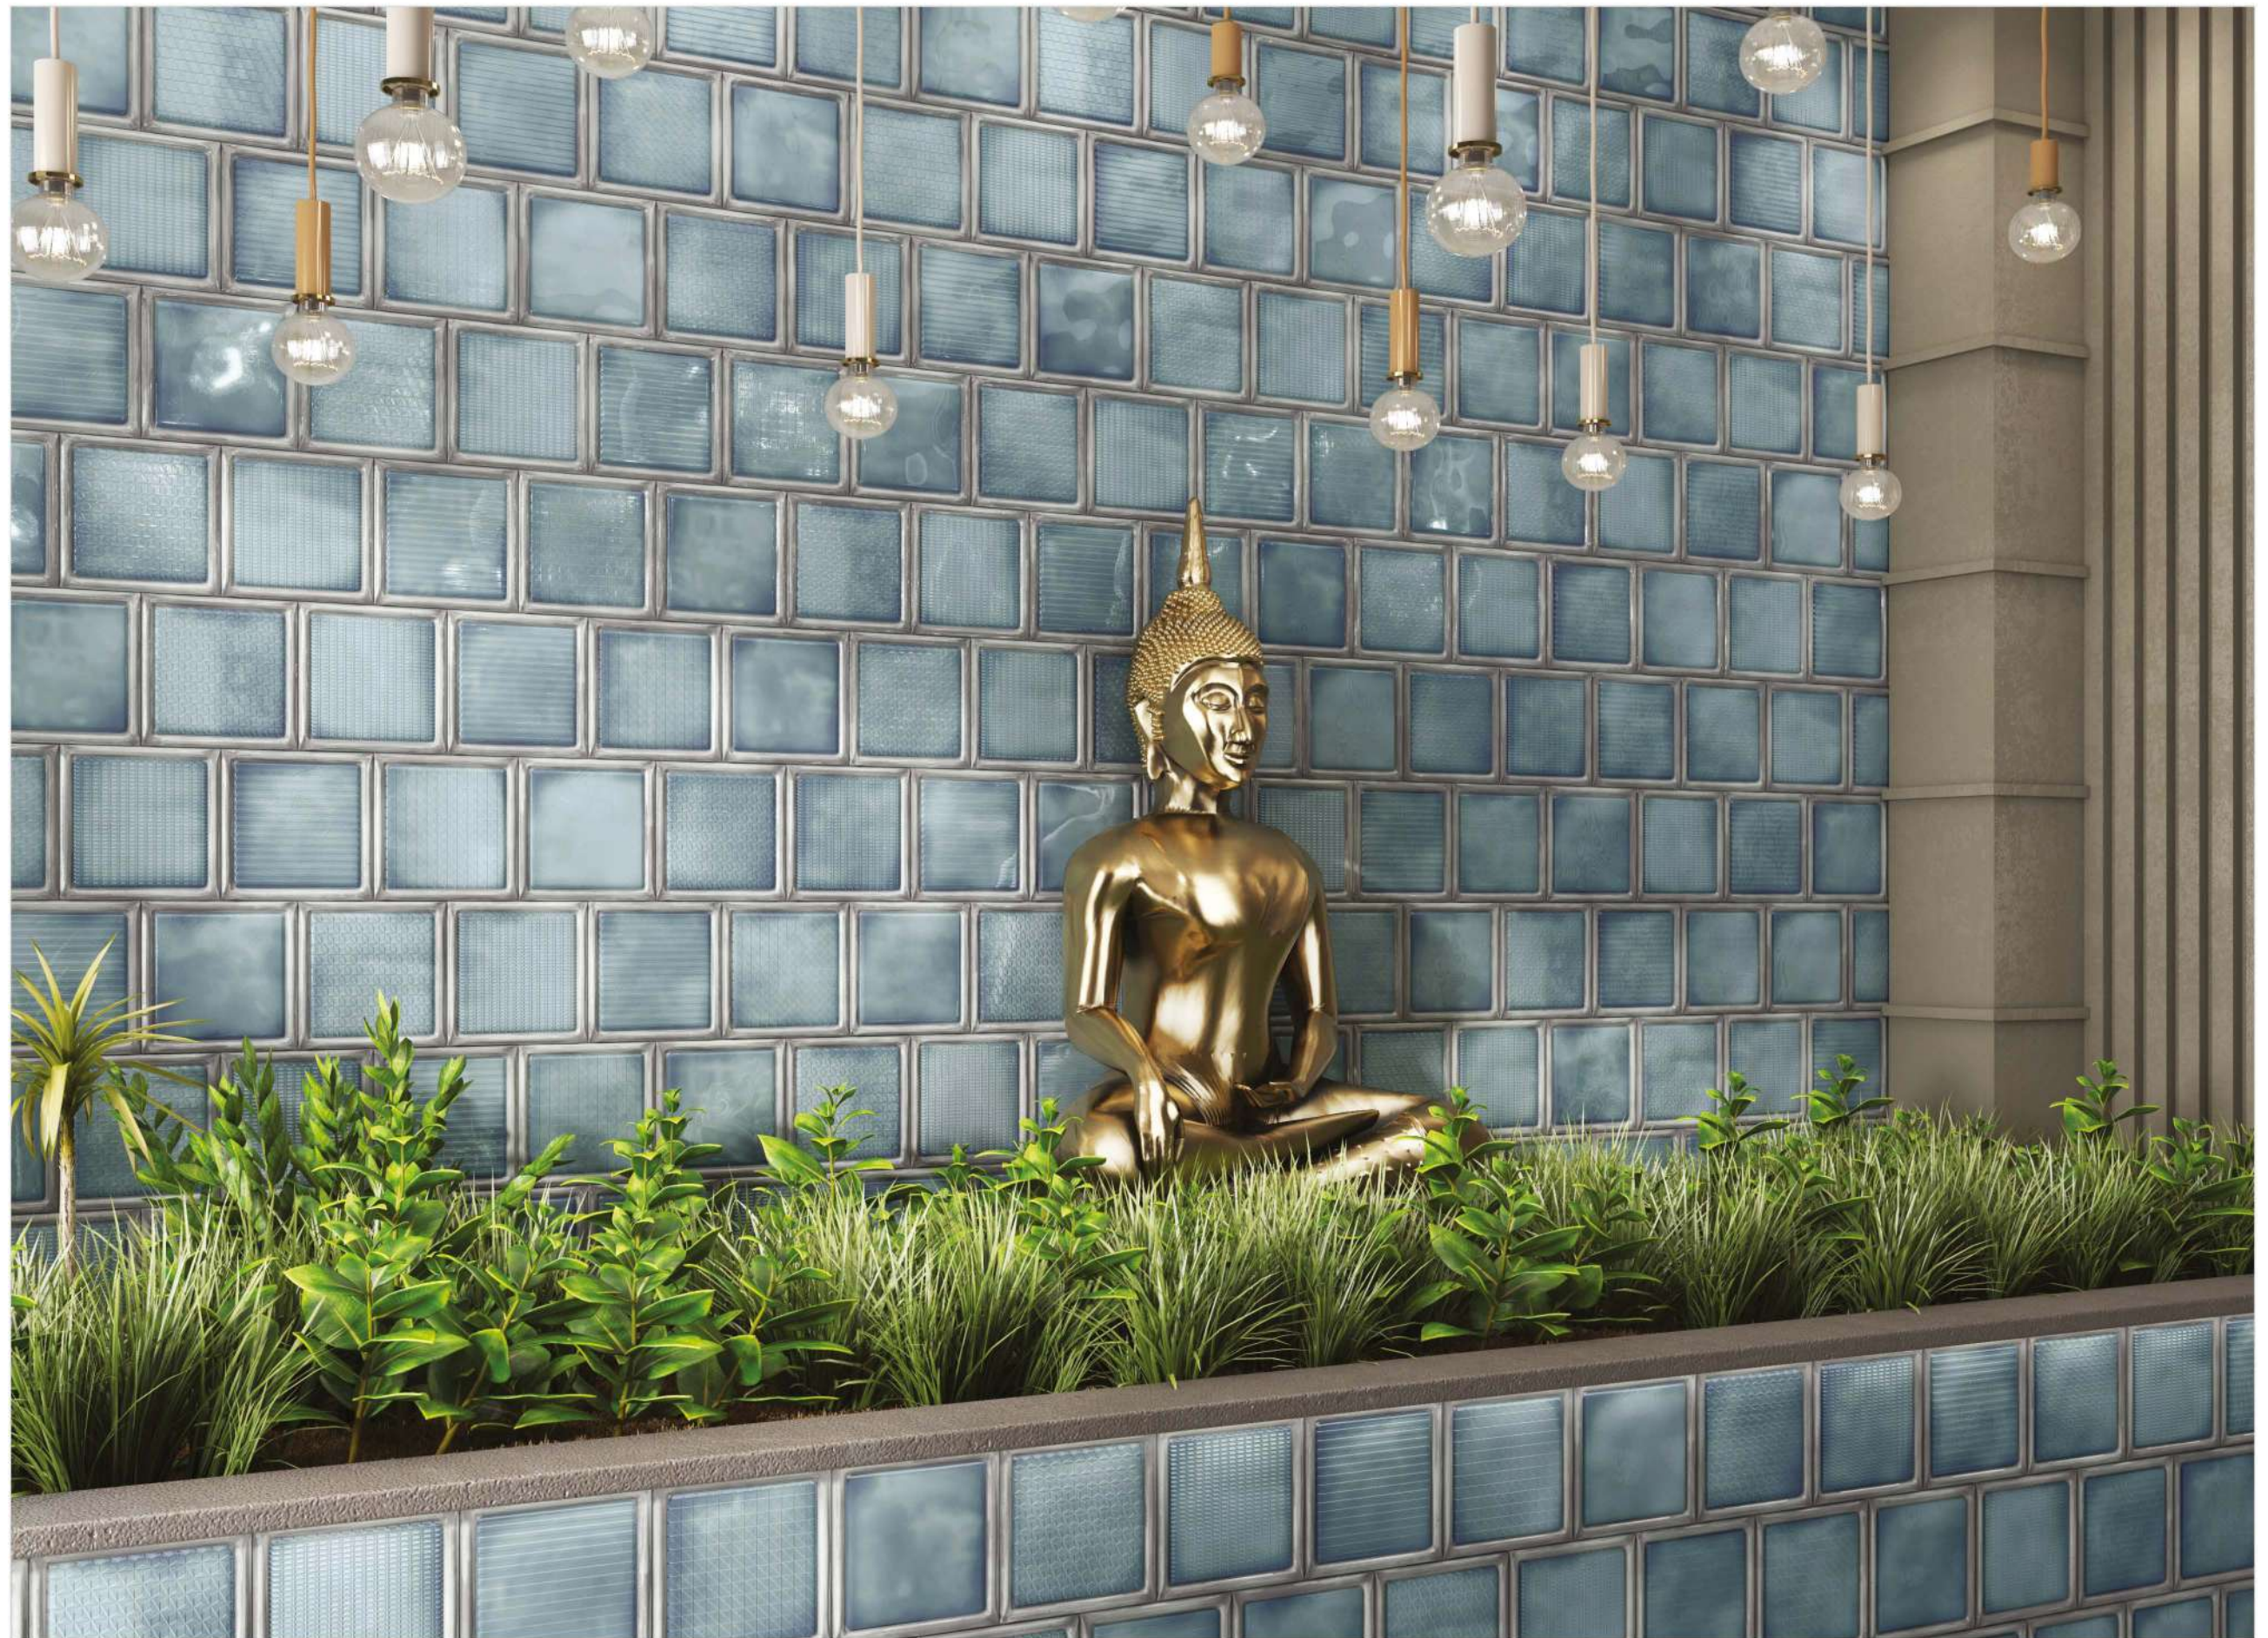

# OLTRE LA BELLEZZA ORDINARIA

*Iceage*

use for  
OUTDOOR

**Aqua Frame**

**PACKING**

Size	Surface	Phases	Pieces	Coverage Area / Box	Weight / Box
8"x8"	Gloss	24	25	10.76 sq.ft.	13.50 kgs

WALL: AQUA FRAME | Size 8"x8"