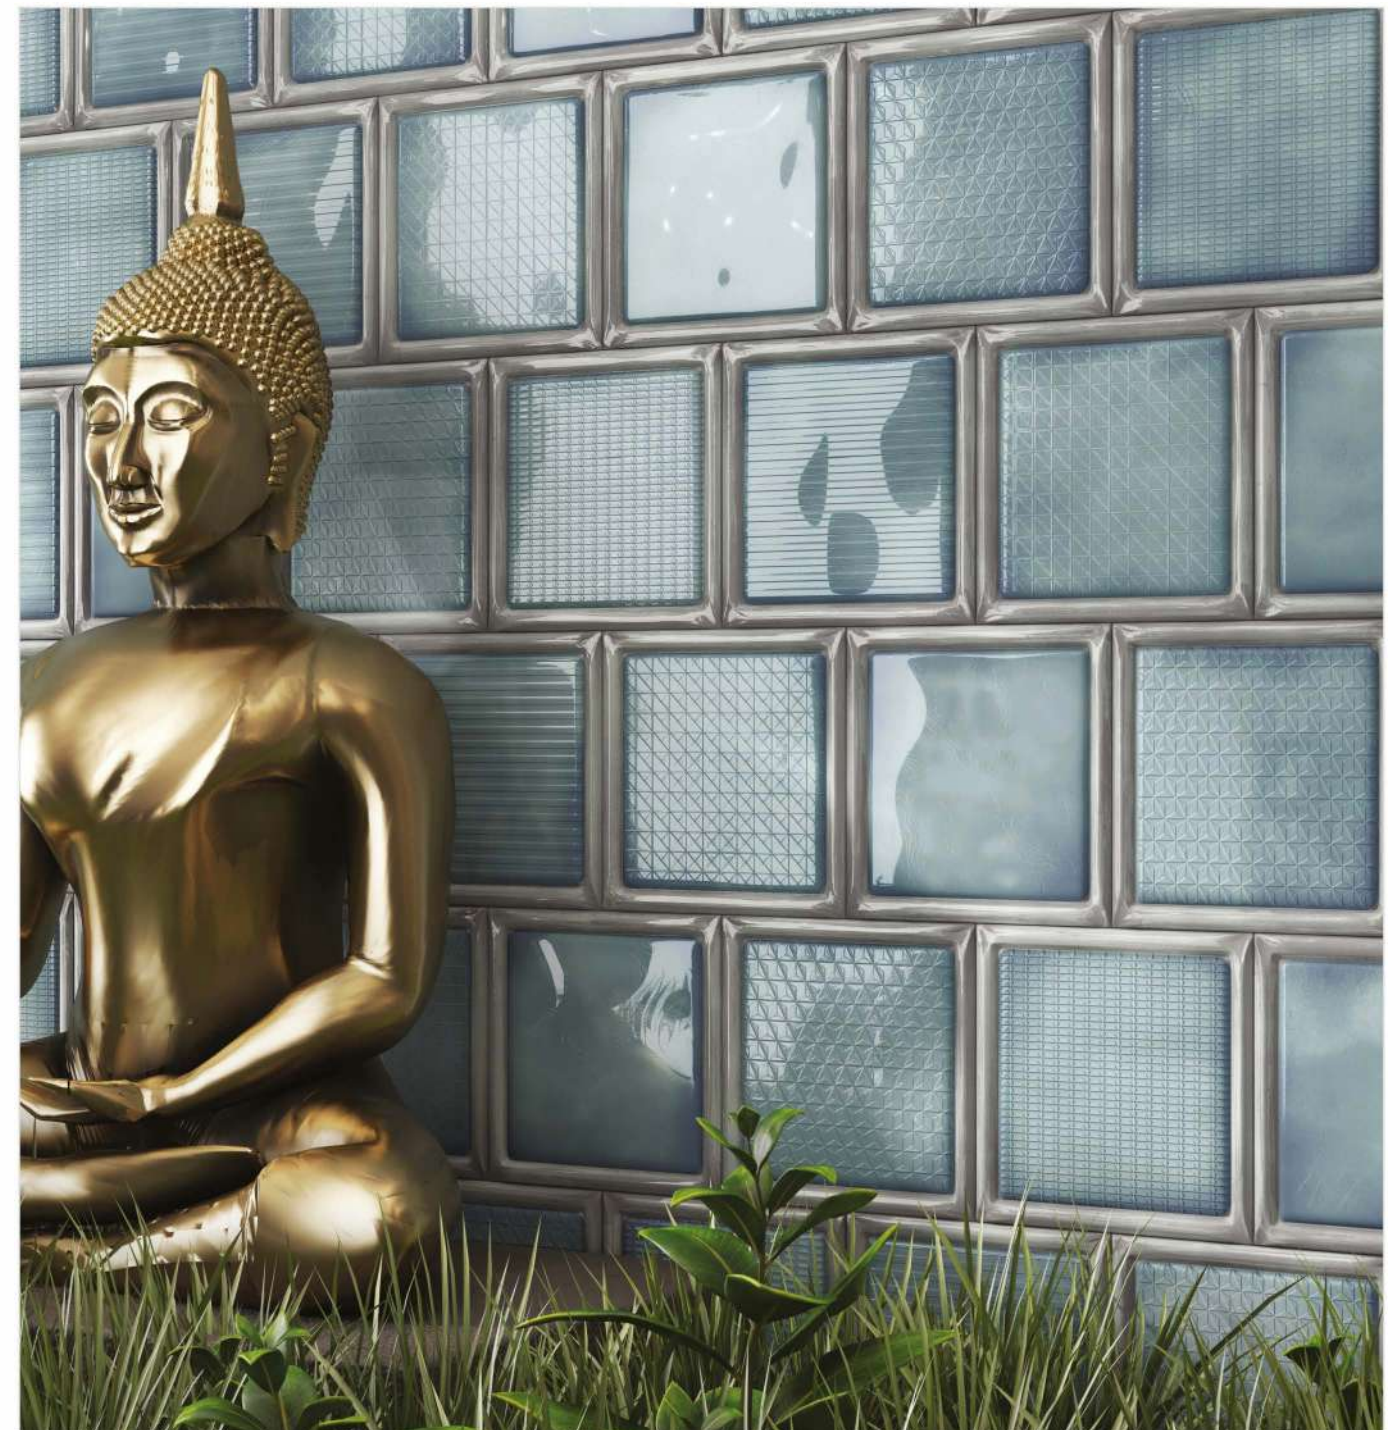

# OLTRE LA BELLEZZA ORDINARIA

*Iceage*

use for  
OUTDOOR

**Aqua Frame**

**PACKING**

Size	Surface	Phases	Pieces	Coverage Area / Box	Weight / Box
8"x8"	Gloss	24	25	10.76 sq.ft.	13.50 kgs

WALL: AQUA FRAME | Size 8"x8"